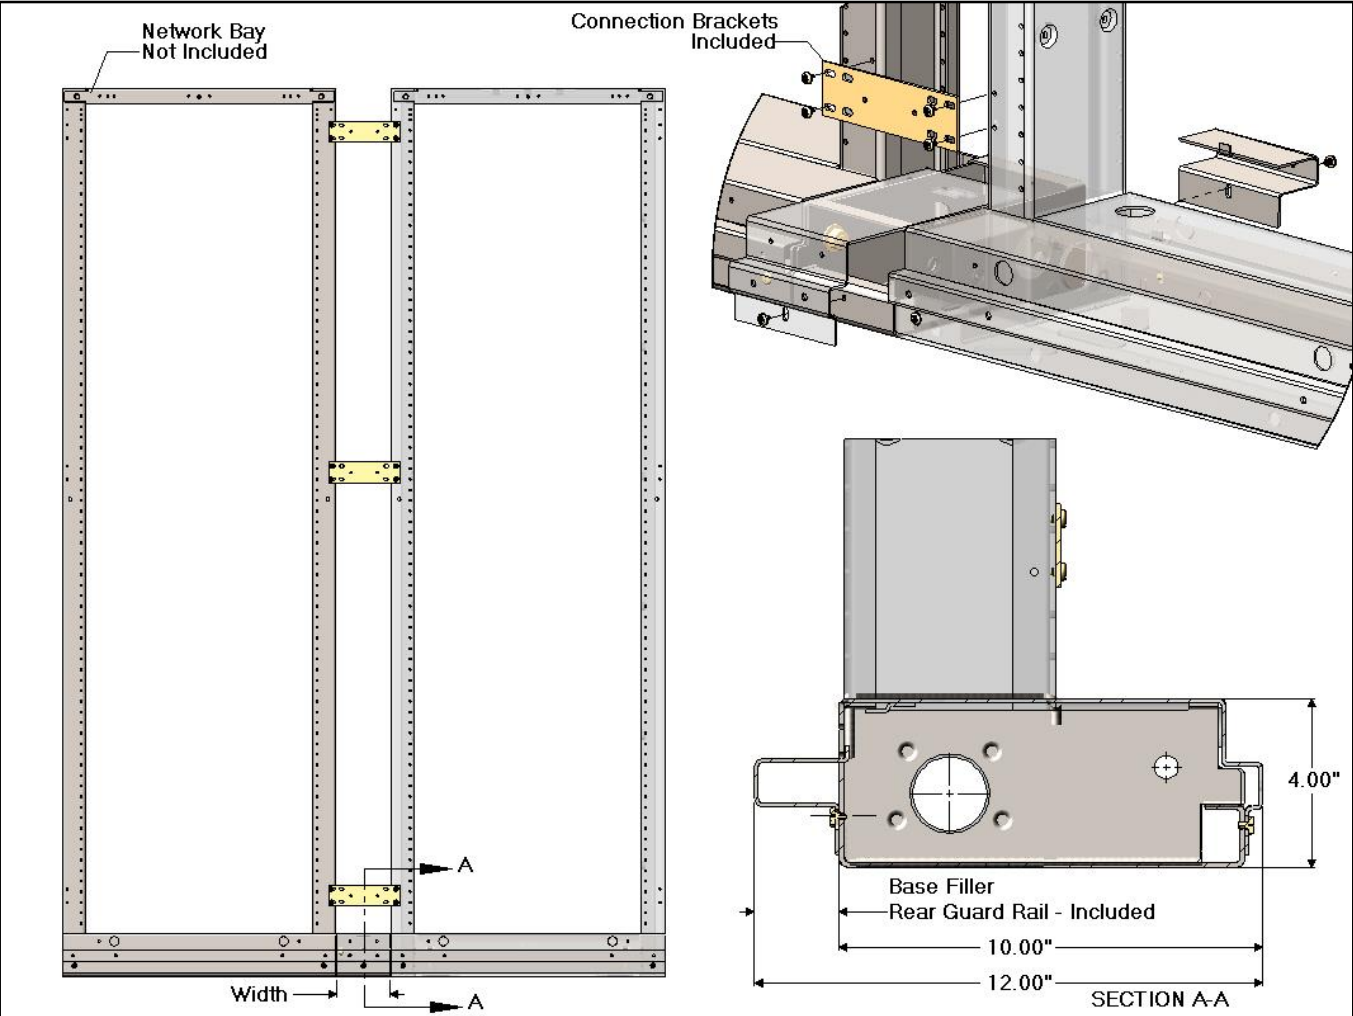

**BFN Series - Network Bay Base Filler [10.00" Foot Print]**

BFN Series Network Bay Base Filler 10.00" Foot Print		
CSF P/N#	Width	Depth
BFN250xx	2.50"	10.00"
BFN500xx	5.00"	10.00"
BFN100xx	10.00"	10.00"

**Notes:**

- Kit includes all Mounting Hardware, Base Filler and Connection Brackets.
- Other sizes and finishes available upon request.

Specifications subject to change. Please contact CSF Customer Service for more information.

## BFN Series - Network Bay Base Filler w/ Base Filler Rear Guard Rail [12.00" Foot Print]

BFN Series Network Bay Base Filler w/ Base Filler Rear Guard Rail - 12.00" Foot Print		
CSF P/N#	Width	Depth
BFN252xx	2.50"	12.00"
BFN502xx	5.00"	12.00"
BFN102xx	10.00"	12.00"