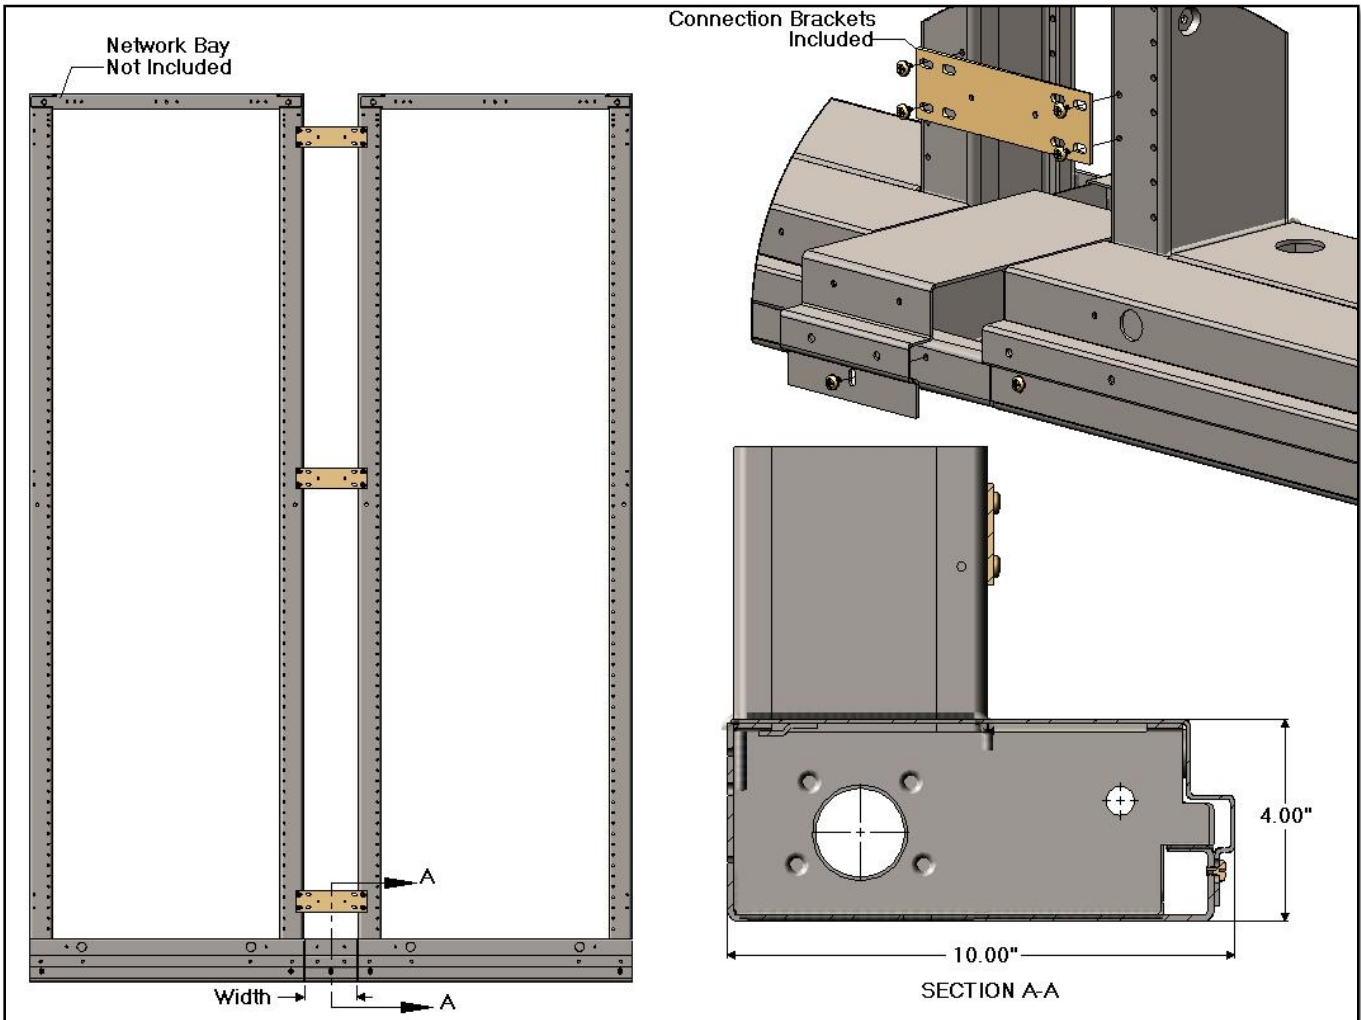

**BFN Series - Network Bay Base Filler [10.00" Foot Print]**

BFN Series Network Bay Base Filler 10.00" Foot Print		
CSF P/N#	Width	Depth
BFN250xx	2.50"	10.00"
BFN500xx	5.00"	10.00"
BFN100xx	10.00"	10.00"

**Notes:**

- Kit includes all Mounting Hardware, Base Filler and Connection Brackets.
- Other sizes and finishes available upon request.

Specifications subject to change. Please contact CSF Customer Service for more information.

## BFN Series - Network Bay Base Filler w/ Base Filler Rear Guard Rail [12.00" Foot Print]

BFN Series Network Bay Base Filler w/ Base Filler Rear Guard Rail - 12.00" Foot Print		
CSF P/N#	Width	Depth
BFN252xx	2.50"	12.00"
BFN502xx	5.00"	12.00"
BFN102xx	10.00"	12.00"